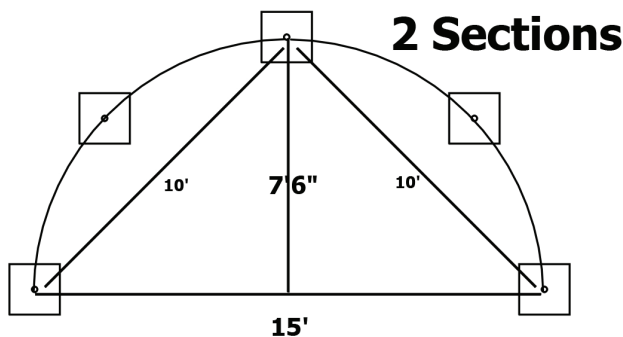

CURVED BACKDROP

INSTRUCTIONS

EVENT SOURCE
PANACHE EVENTS

consistently delivering™

EVENT SOURCE
EventSource.com
877.901.0000

PANACHE EVENTS
PanacheEvents.com
800.30.PARTY (72789)

AFTER HOURS

Call above toll free numbers and press Option 2. Please leave a message and we will respond shortly.