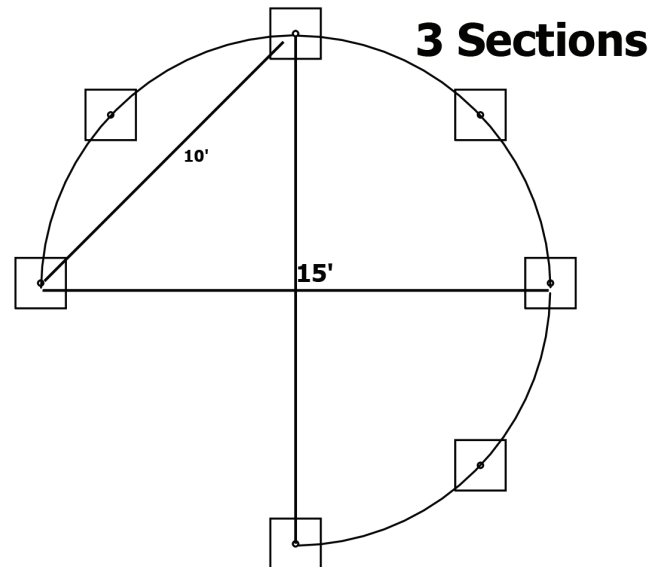

CURVED BACKDROP

INSTRUCTIONS

EVENT SOURCE
PANACHE EVENTS

consistently delivering™

EVENT SOURCE
EventSource.com
877.901.0000

PANACHE EVENTS
PanacheEvents.com
800.30.PARTY (72789)

AFTER HOURS

Call above toll free numbers and press Option 2. Please leave a message and we will respond shortly.